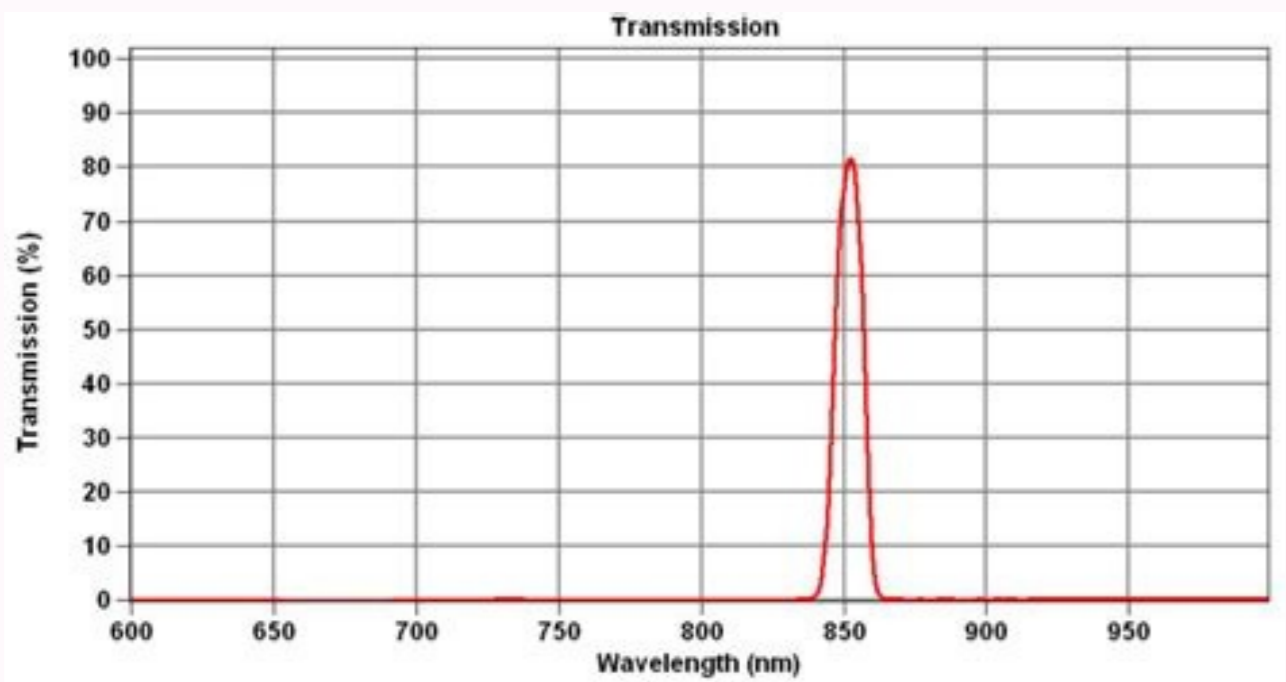

850nm ir filter sheet